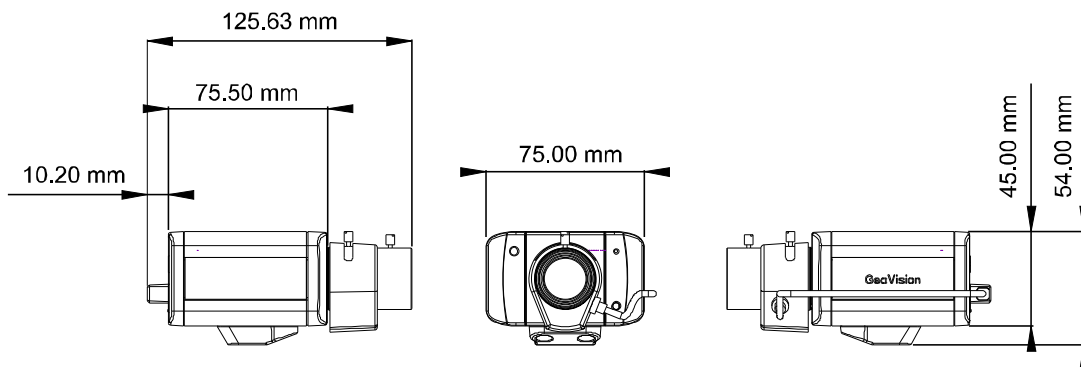

### SPECIFICATIONS

Camera		
Image Sensor	1/3" progressive scan CMOS	
Picture Elements	1280 (H) x 720 (V)	
Minimum Illumination	Color	0.2 Lux at F/1.4
	B/W	0.08 Lux at F/1.4
	IR ON	0 Lux
Shutter Speed	Automatic	
White Balance	Automatic, Manual (2800K ~ 8500K)	
Gain Control	Automatic	
S/N Ratio	50 dB	
WDR	Yes	
Lens		
Megapixel	Yes	
Day/Night	Yes (with removable IR-cut filter)	
Lens Type	Varifocal	
Focal Length	2.8 ~ 12 mm	
Maximum Aperture	F / 1.4	
Mount	CS Mount	
Image Format	1/3"	

Angle of view	Diagonal	115° ~ 45.3°
	Horizontal	92° ~ 27.2°
	Vertical	69° ~ 20.4°
Operation	Focus	Manual (w / lock)
	Zoom	Manual (w / lock)
	Iris	Fixed

#### Video Resolution

Main Stream	16:9	1280 x 720, 640 x 360, 448 x 252
Sub Stream	16:9	640 x 360, 448 x 252

#### General

Environment Temperature	0 °C ~ 50 °C / 32 °F ~ 122 °F	
Humidity	10% to 90% (no condensation)	
Power Source	12V DC / PoE	
Max. Power Consumption	7 W	
Dimensions (L X W X H)	75.5 x 75 x 54 mm / 3.05 x 2.95 x 2.13 in (without lens)	
Weight	321 g / 0.71 lb	
Regulatory	CE, FCC, C-Tick, RoHS compliant	